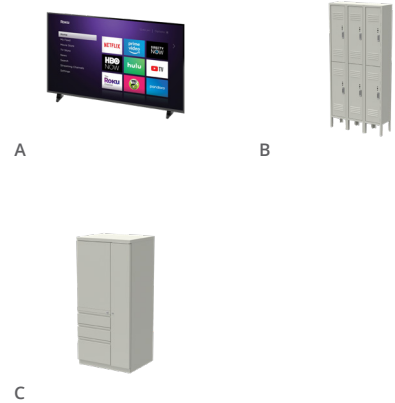

THE ESSENTIALS

LUNCH ROOM PACKAGES

A well-appointed lunch area finishes out your workspace and promotes morale and teamwork like no other feature. Our packages provide tables and seating, as well as refrigerator, microwave, and coffee station so your people can refuel, refresh and refocus before going back to work.

PACKAGE LEVELS

	BASIC	PROFESSIONAL
Folding Table	2x	4x
Folding Chair	10x	20x
Large Trash Can	1x	2x
Folding Cafe Table		1x
Large White Board		1x
Full Size Refrigerator		1x
Coffee Pot		1x
Microwave		2x
Convenience Starter Kit		2x

Professional Lunch Room

Basic Lunch Room

RECOMMENDED ADD-ONS

- A | 50" Flat Screen
- B | Vented Lockers
- C | Wardrobe / Cupboard Tower