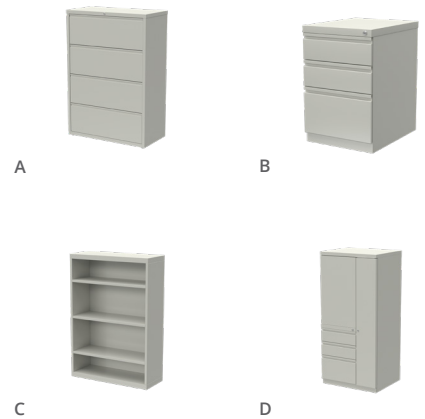

TM

PACKAGE

	PLANNING
Drafting Table	1x
Rolling Blueprint Rack	1x
Drafting Stool	1x

RECOMMENDED ADD-ONS

- A | 4 Drawer Lateral Fil Cabinet
- B | 3 Drawer Pedestal File Cabinet
- C | 4 High Bookcase
- D | Wardrobe / Cupboard Tower

Adjustable drafting stool swivels 360°.