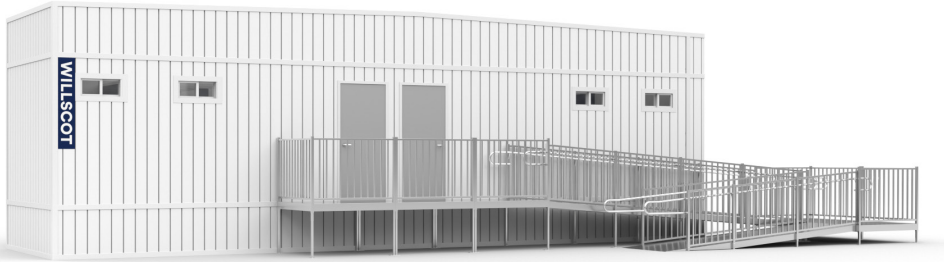

48' x 12' TOILET TRAILER

Our 48' x 12' toilet trailers are the most complete, most versatile portable restroom option on the market. These mobile toilet trailers can accommodate up to 80 people.

CUSTOMIZATION

- Steps & Ramps
- Site Services
- Protection Plans

Dimensions

- 48' Long (including hitch)
- 44' Box size
- 12' Wide
- 8' Ceiling height

Exterior Finish

- Aluminum or wood siding
- I-Beam Frame
- Standard drip rail gutters