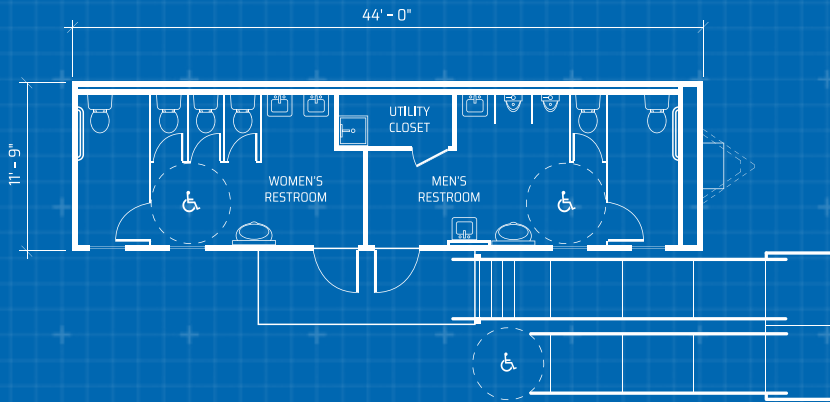

48' x 12' TOILET TRAILER

Our 48' x 12' toilet trailers are the most complete, most versatile portable restroom option on the market. These mobile toilet trailers can accommodate up to 80 people.

CUSTOMIZATION

- Steps & Ramps
- Site Services
- Protection Plans

Dimensions

- 48' Long (including hitch)
- 44' Box size
- 12' Wide
- 8' Ceiling height

Exterior Finish

- Aluminum or wood siding
- I-Beam Frame
- Standard drip rail gutters