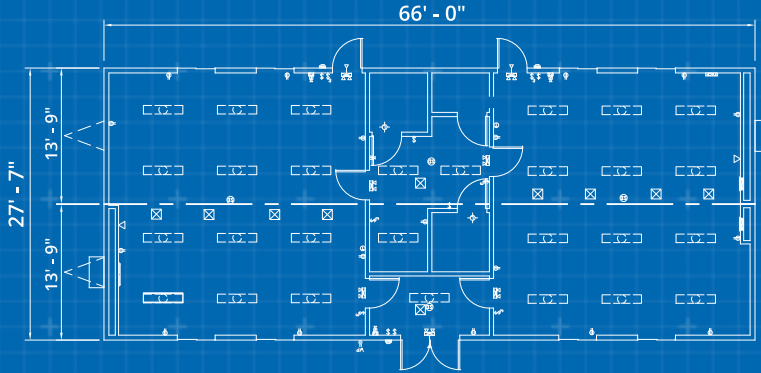

70' x 28' CLASSROOM

In addition to your instructional solution, we can provide additional products and services that complete your space- creating a more productive, comfortable, and safe learning environment.

CUSTOMIZATION

- Steps & Ramps
- Furniture & Appliances
- Technology
- Loss Protection

Dimensions

70' Long (including hitch)
68' Box size
28' Wide
8' Ceiling height

Exterior Finish

Duratemp
I-Beam Frame
Standard drip rail gutters